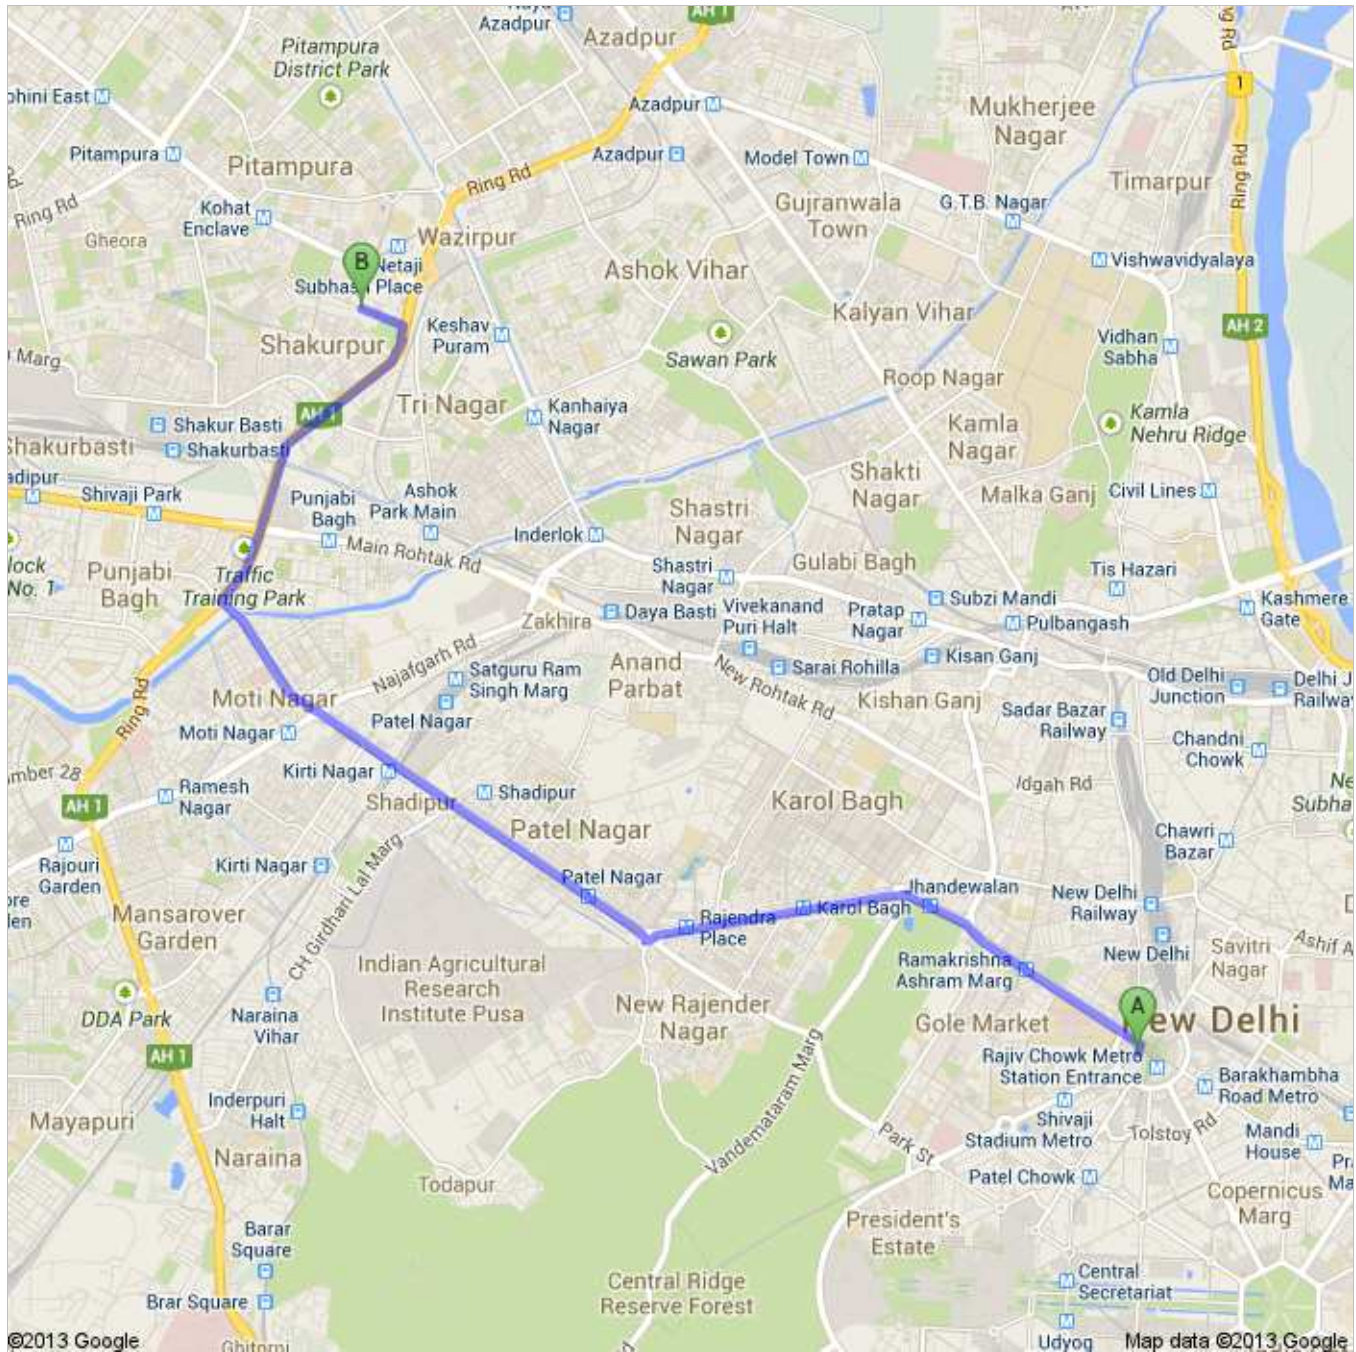

Directions to Unknown road  
13.1 km – about 24 mins

**Cannaught Palace**

Room No 143, Hotel Janpat, Janpath, Janpath, Rajeev Chowk, Connaught Place, New Delhi, DL 110001

1. Head towards **Radial Road Number 3** north on Inner Cir

go 75 m  
total 75 m

2. Exit the roundabout onto **Radial Road Number 3**

go 180 m  
total 260 m

3. Continue onto **Panchkuian Rd**

go 1.6 km  
total 1.9 km

4. At the roundabout, take the **1st** exit onto Link Rd

go 600 m  
total 2.5 km

6. At the roundabout, take the **3rd** exit onto Patel Rd

go 5.0 km  
total 9.8 km

7. Continue onto **Mahatma Gandhi Rd/Ring Rd**

go 2.8 km  
total 12.5 km

8. Turn left

go 18 m  
total 12.6 km